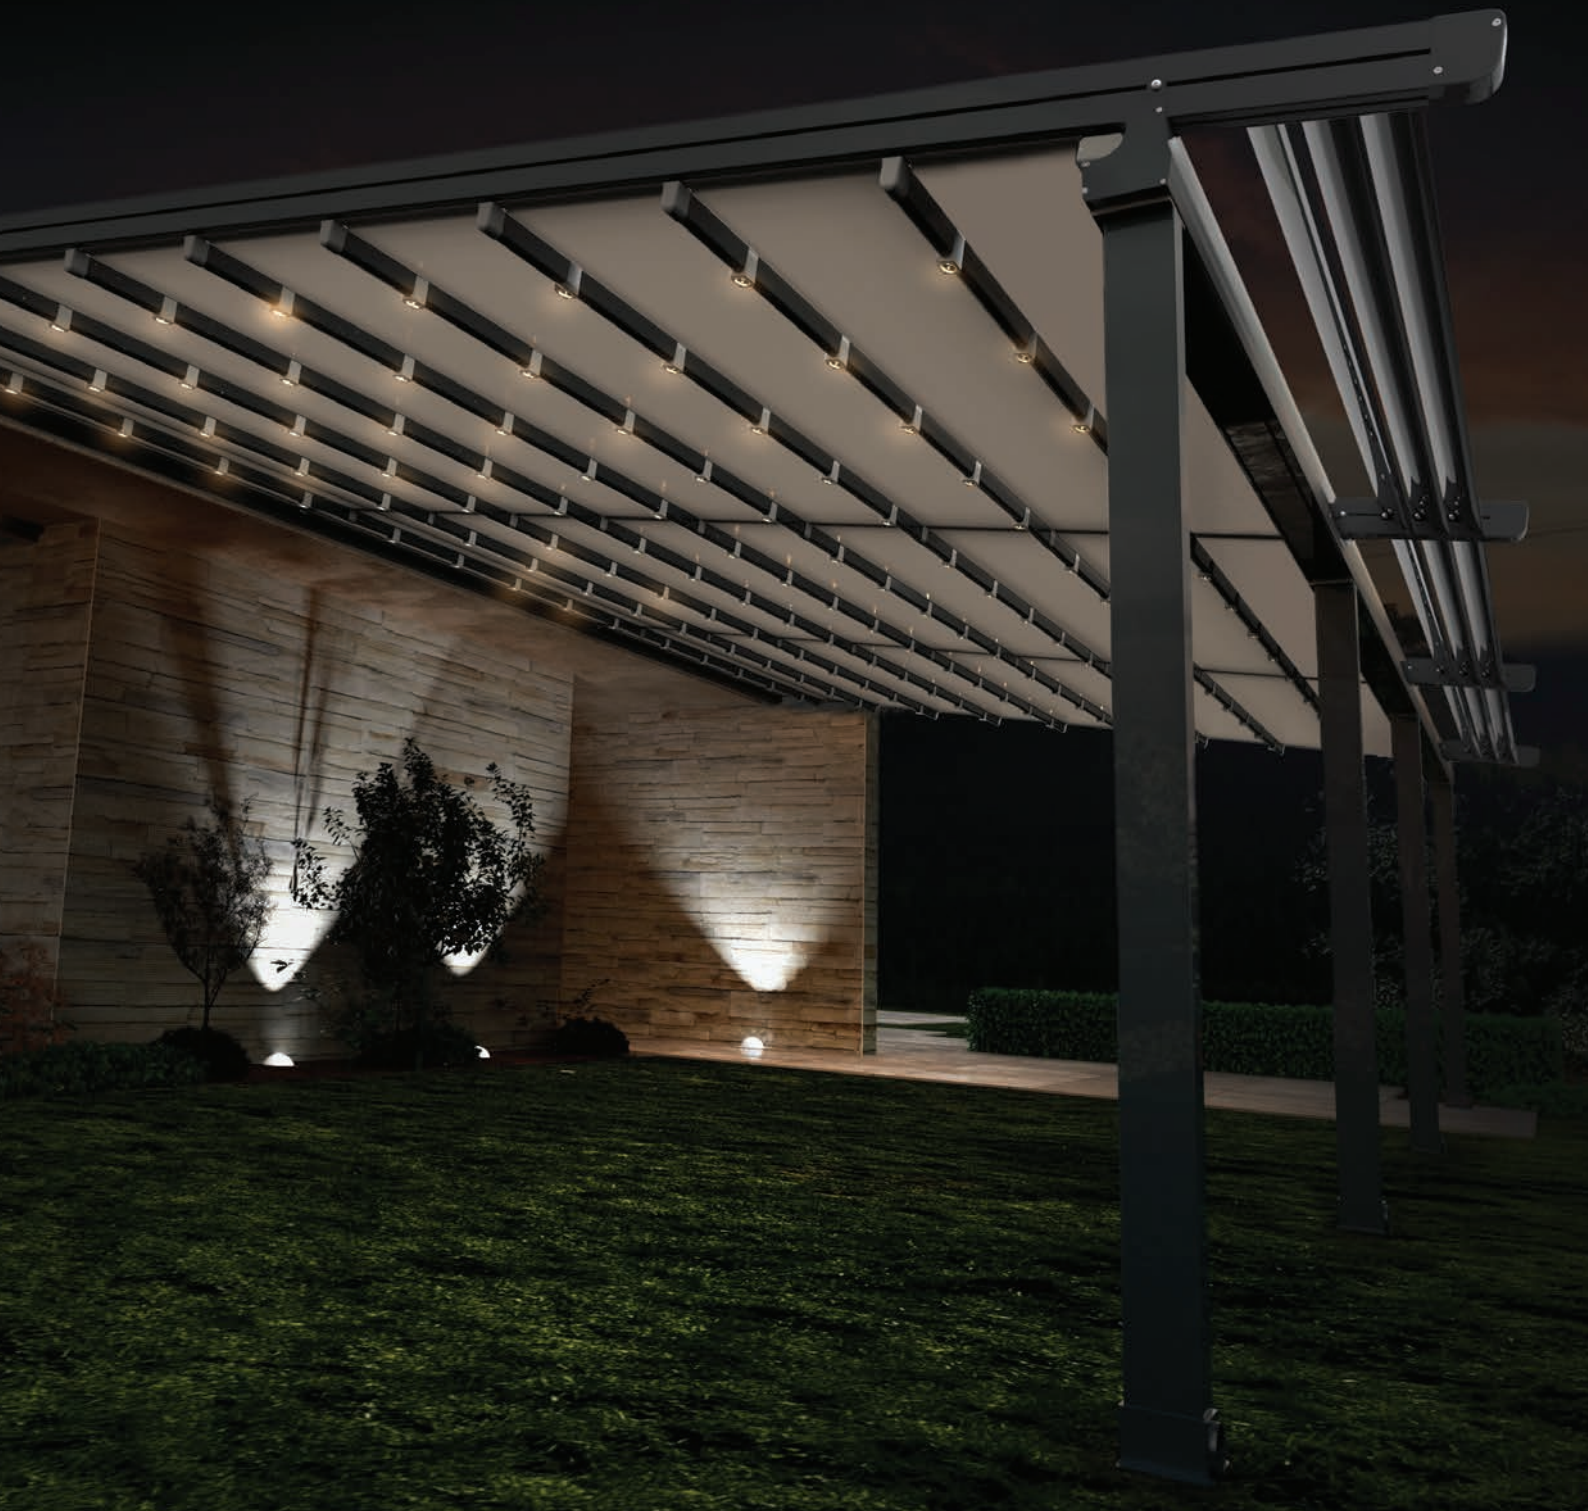

# OZTECH

NEW OUTDOOR LIFE

All Weather Retractable Sunroof System

**OZTECH**

The system is manufactured to size using high grade 6063 extruded aluminium profiles finished with thermosetting powder coating which provides superior overall performance for exterior product applications. All bolts, screws and pins are high grade stainless steel to ensure extended system life.

All Weather Retractable Sunroof System

| **OZTECH**

OZTECH's range of architectural retractable pergolas and roof systems are suitable for use in any weather conditions, for a large range of residential and commercial applications. Whether it is a retractable pergola for a deck or restaurant there is a model to suit all applications. Designed and built using only the highest quality materials, OZTECH Systems are available in widths up to 13m with a maximum projection of 10m, providing a solution to cover areas up to 130sq meters at the touch of a button. Linking systems is also possible and made easy by our unique joining system that ensures a 100% waterproof join every time.

# LOUVERSYSTEM

THE ADDITION OF AEROFOIL LOUVERS CAN PROVIDE  
ADDED SHADE WHEN THE SYSTEM IS CLOSED

# OZTECH

NEW OUTDOOR LIFE

All Weather Retractable Sunroof System