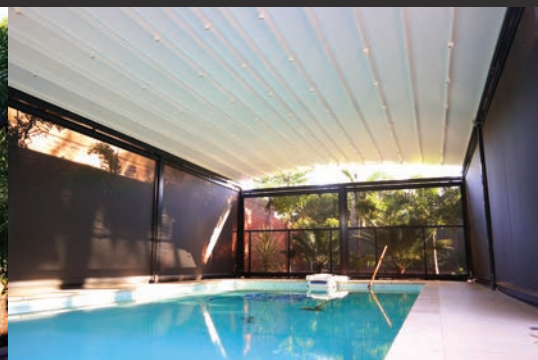

All Weather Retractable Sunroof System

| **OZTECH**

OZTECH's range of architectural retractable pergolas and roof systems are suitable for use in any weather conditions, for a large range of residential and commercial applications. Whether it is a retractable pergola for a deck or restaurant there is a model to suit all applications. Designed and built using only the highest quality materials, OZTECH Systems are available in widths up to 13m with a maximum projection of 10m, providing a solution to cover areas up to 130sq meters at the touch of a button. Linking systems is also possible and made easy by our unique joining system that ensures a 100% waterproof join every time.

# LOUVERSYSTEM

THE ADDITION OF AEROFOIL LOUVERS CAN PROVIDE  
ADDED SHADE WHEN THE SYSTEM IS CLOSED

# OZTECH

NEW OUTDOOR LIFE

All Weather Retractable Sunroof System