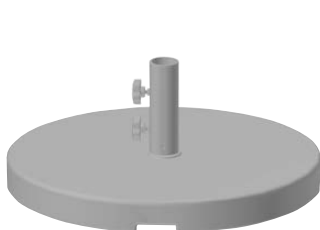

The Venice Tilt outdoor umbrella boasts strength, durability and ease of use, which combined with its sleek design make it the ideal umbrella to complement residential homes. It has been constructed using strong 12mm fibreglass canopy arms that can bend and flex in windy and harsh conditions. For simplicity of use the umbrella has been specially fitted with a commercial grade automatic tilt system, which allows for 60 degree canopy tilt. The winder easily does the work for you, automatically tilting the umbrella into place and giving you flexible shade coverage to adjust for a low or high sun.

*1yr commercial back-to-base frame warranty

*5yr commercial fabric warranty

FEATURES

The Venice Tilt umbrella is cleverly designed and engineered to be durable, long lasting and easy to operate. Because of the fibreglass arms the umbrella is extremely durable and is able to withstand very high wind and tough conditions. The anodised aluminium post is very strong and able to be split in the middle to reduce the length for storage. The other benefit of the umbrella is that while it is one of the strongest outdoor umbrellas on the market, it is also one of the lightest umbrellas. This makes it easy to carry if it needs to be moved or stored.

STRONG 60 DEGREE
TILTING MECHANISM

EASY TO USE
WINDER SYSTEM

STAINLESS STEEL
CANOPY FIXINGS

STRONG AND DURABLE
COMPONENTS

INSTALLATION OPTIONS

You can either use your umbrella with a freestanding base or instead install it using our stainless steel Removable Spigot System. The base plate is bolted down to a timber deck or a concrete patio and the removable spigot is then fixed to the base plate.

30KG CONCRETE
FILLED BASE

35KG GALVANISED STEEL
PREMIUM BASE

REMOVABLE SPIGOT
SYSTEM

For installation onto a wooden deck or concrete patio.

COVER BAG

Highly recommended and easy to use. Will double the life of your umbrella fabric.