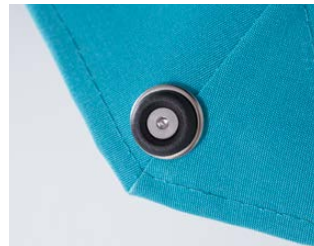

The Venice Tilt outdoor umbrella boasts strength, durability and ease of use, which combined with its sleek design make it the ideal umbrella to complement residential homes. It has been constructed using strong 12mm fibreglass canopy arms that can bend and flex in windy and harsh conditions. For simplicity of use the umbrella has been specially fitted with a commercial grade automatic tilt system, which allows for 60 degree canopy tilt. The winder easily does the work for you, automatically tilting the umbrella into place and giving you flexible shade coverage to adjust for a low or high sun.

VENICE TILT ADVANTAGES

- Lightweight and extremely durable fibreglass arms
- Strong 2.2mm thick aluminium post
- 3 year residential back-to-base warranty on the frame*
- European made acrylic canvas fabric with 7yr warranty*
- Heavy duty resin and stainless steel parts
- Post can be split into two halves for easy storage/transport
- Easy to open and close with rope and pulley system
- Rust free aluminium and fibreglass frame

STRONG 60 DEGREE
TILTING MECHANISM

EASY TO USE
WINDER SYSTEM

STAINLESS STEEL
CANOPY FIXINGS

STRONG AND DURABLE
COMPONENTS

INSTALLATION OPTIONS

You can either use your umbrella with a freestanding base or instead install it using our stainless steel Removable Spigot System. The base plate is bolted down to a timber deck or a concrete patio and the removable spigot is then fixed to the base plate.